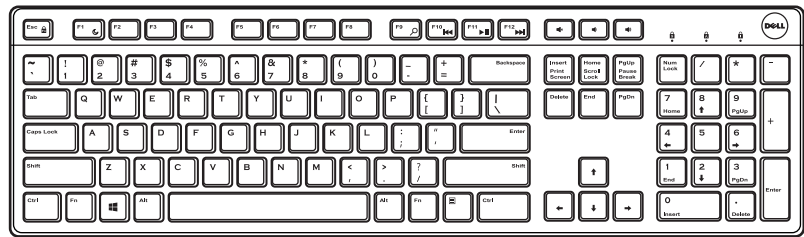

Dell KM636

Wireless Keyboard and Mouse

Quick Start Guide

1

①

②

2

②